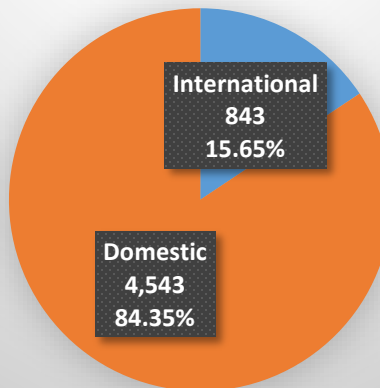

**University of Kansas – International Support Services
Total Enrollment - Fall 2021 (Lawrence and Edwards Campuses)**

Undergraduate (Total: 18,572)

Graduate (Total: 5,386)

All Students (Total: 23,958)