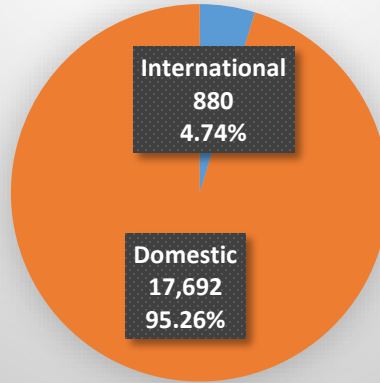

**University of Kansas – International Support Services
Total Enrollment - Fall 2021 (Lawrence and Edwards Campuses)**

Undergraduate (Total: 18,572)

Graduate (Total: 5,386)

All Students (Total: 23,958)