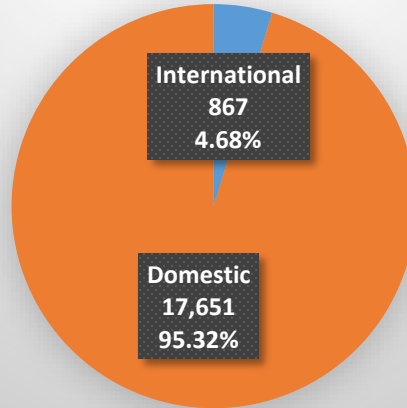

**University of Kansas – International Support Services
Total Enrollment - Fall 2020 (Lawrence and Edwards Campuses)**

Undergraduate (Total: 18,518)

Graduate (Total: 5,446)

All Students (Total: 23,964)