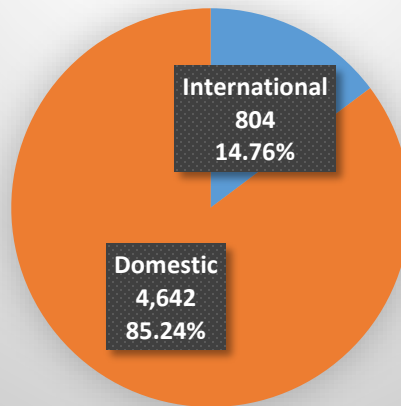

**University of Kansas – International Support Services
Total Enrollment - Fall 2020 (Lawrence and Edwards Campuses)**

Undergraduate (Total: 18,518)

Graduate (Total: 5,446)

All Students (Total: 23,964)