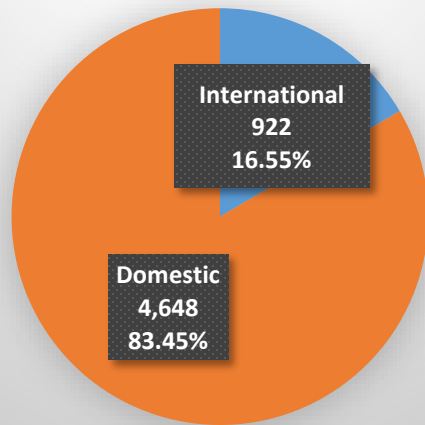

**University of Kansas – International Support Services**

**Total Enrollment - Fall 2019 (Lawrence and Edwards Campuses)**

**Undergraduate (Total:19,059)**

**Graduate (Total: 5,570)**

**All Students (Total: 24,629)**