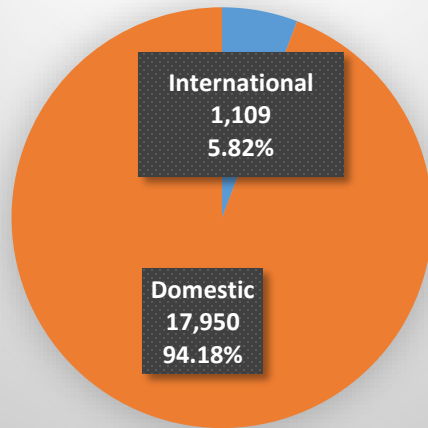

**University of Kansas – International Support Services**

**Total Enrollment - Fall 2019 (Lawrence and Edwards Campuses)**

**Undergraduate (Total:19,059)**

**Graduate (Total: 5,570)**

**All Students (Total: 24,629)**