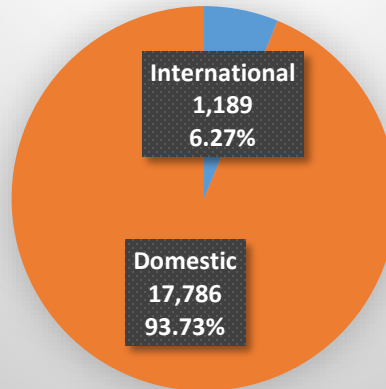

**University of Kansas – International Student Services
Total Enrollment - Fall 2018 (Lawrence and Edwards Campuses)**

Undergraduate (Total: 18,975)

Graduate (Total: 5,840)

All Students (Total: 24,815)