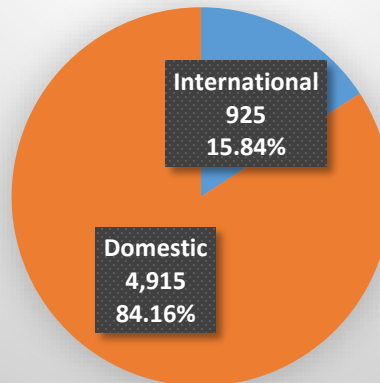

**University of Kansas – International Student Services
Total Enrollment - Fall 2018 (Lawrence and Edwards Campuses)**

Undergraduate (Total: 18,975)

Graduate (Total: 5,840)

All Students (Total: 24,815)