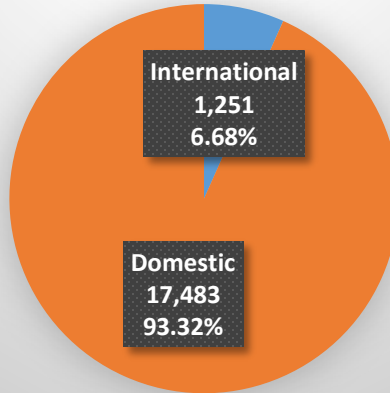

**University of Kansas – International Student Services
Total Enrollment - Fall 2016 (Lawrence and Edwards Campuses)**

Undergraduate (Total: 18,734)

Graduate (Total: 6,158)

All Students (Total: 24,892)