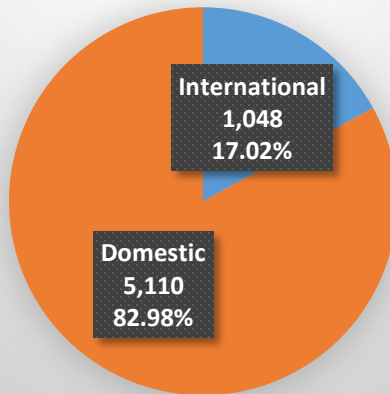

**University of Kansas – International Student Services
Total Enrollment - Fall 2016 (Lawrence and Edwards Campuses)**

Undergraduate (Total: 18,734)

Graduate (Total: 6,158)

All Students (Total: 24,892)