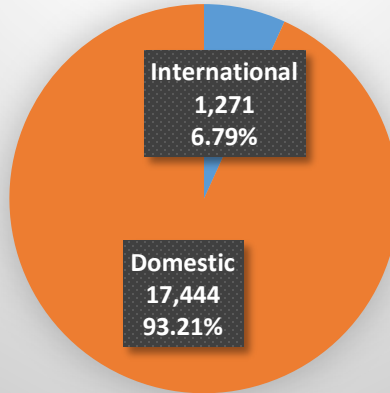

**University of Kansas – International Student Services  
Total Enrollment - Fall 2015 (Lawrence and Edwards Campuses)**

**Undergraduate (Total: 18,715)**

**Graduate (Total: 5,993)**

**All Students (Total: 24,708)**