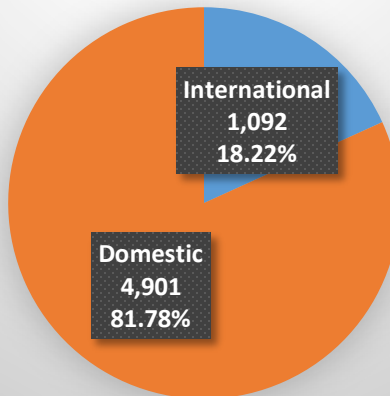

**University of Kansas – International Student Services  
Total Enrollment - Fall 2015 (Lawrence and Edwards Campuses)**

**Undergraduate (Total: 18,715)**

**Graduate (Total: 5,993)**

**All Students (Total: 24,708)**