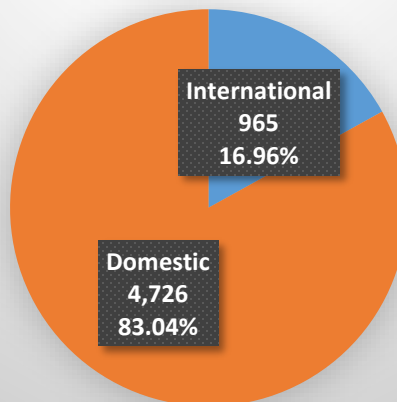

**University of Kansas – International Student Services  
Total Enrollment - Fall 2013 (Lawrence and Edwards Campuses)**

**Undergraduate (Total: 18,744)**

**Graduate (Total: 5,691)**

**All Students (Total: 24,435)**