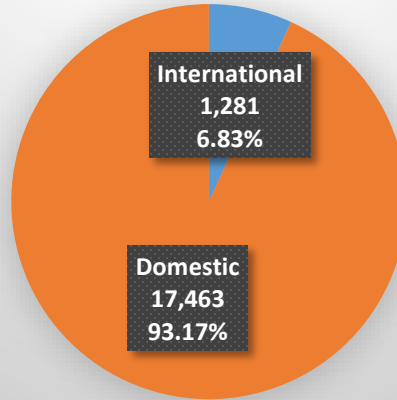

**University of Kansas – International Student Services  
Total Enrollment - Fall 2013 (Lawrence and Edwards Campuses)**

**Undergraduate (Total: 18,744)**

**Graduate (Total: 5,691)**

**All Students (Total: 24,435)**