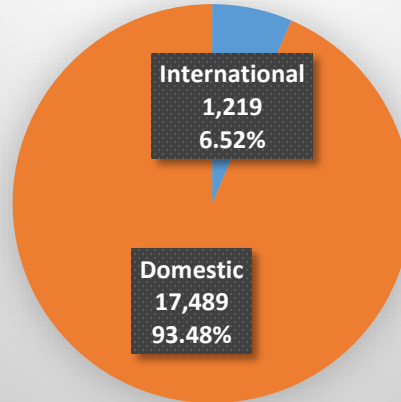

**University of Kansas – International Student Services
Total Enrollment - Fall 2012 (Lawrence and Edwards Campuses)**

Undergraduate (Total: 18,708)

Graduate (Total: 5,869)

All Students (Total: 24,577)