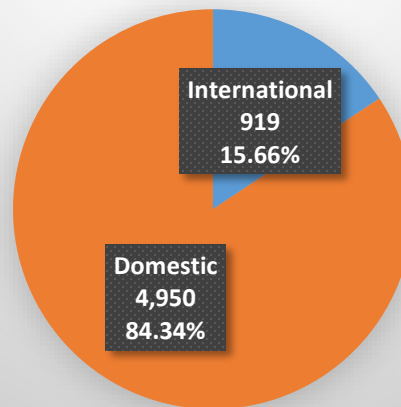

**University of Kansas – International Student Services
Total Enrollment - Fall 2012 (Lawrence and Edwards Campuses)**

Undergraduate (Total: 18,708)

Graduate (Total: 5,869)

All Students (Total: 24,577)