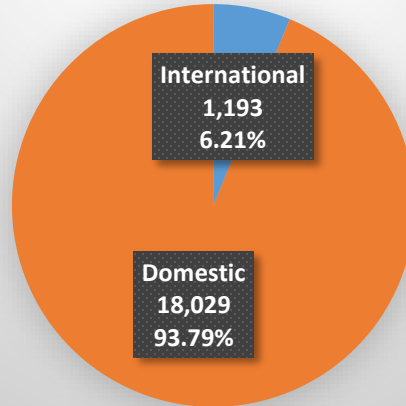

**University of Kansas – International Student Services
Total Enrollment - Fall 2011 (Lawrence and Edwards Campuses)**

Undergraduate (Total: 19,222)

Graduate (Total: 6,766)

All Students (Total: 25,988)