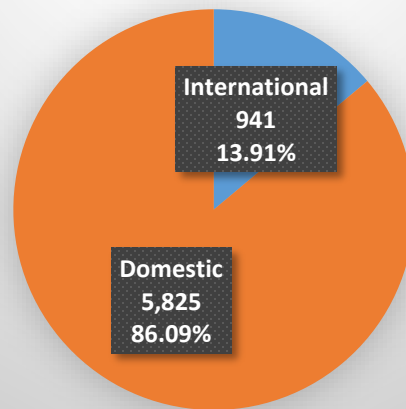

**University of Kansas – International Student Services
Total Enrollment - Fall 2011 (Lawrence and Edwards Campuses)**

Undergraduate (Total: 19,222)

Graduate (Total: 6,766)

All Students (Total: 25,988)