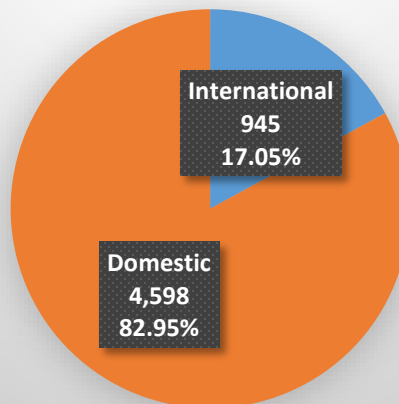

**University of Kansas – International Student Services
Total Enrollment - Fall 2010 (Lawrence and Edwards Campuses)**

Undergraduate (Total: 20,550)

Graduate (Total: 5,543)

All Students (Total: 26,093)