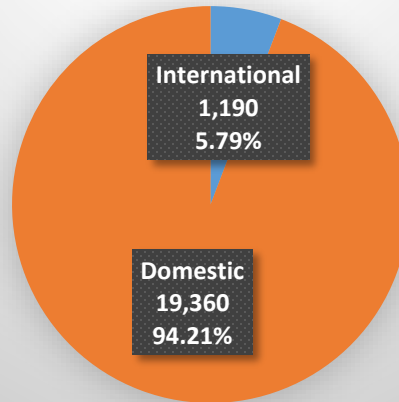

**University of Kansas – International Student Services
Total Enrollment - Fall 2010 (Lawrence and Edwards Campuses)**

Undergraduate (Total: 20,550)

Graduate (Total: 5,543)

All Students (Total: 26,093)