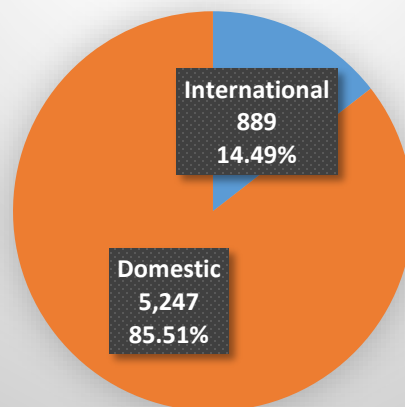

**University of Kansas – International Student Services
Total Enrollment - Spring 2009 (Lawrence and Edwards Campuses)**

Undergraduate (Total: 20,886)

Graduate (Total: 6,136)

All Students (Total: 27,022)