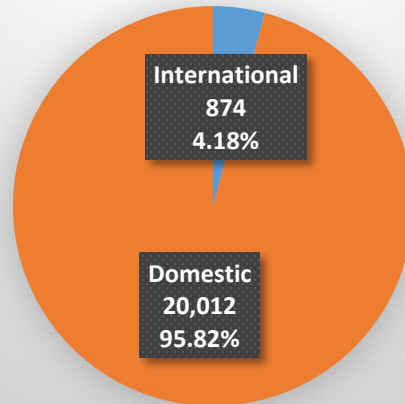

**University of Kansas – International Student Services
Total Enrollment - Spring 2009 (Lawrence and Edwards Campuses)**

Undergraduate (Total: 20,886)

Graduate (Total: 6,136)

All Students (Total: 27,022)