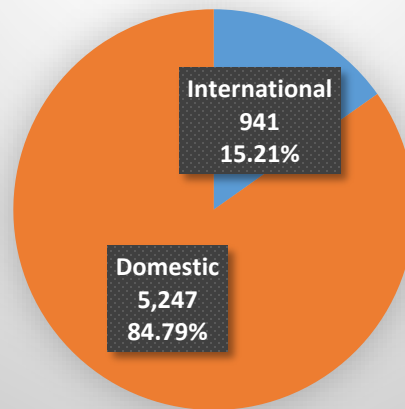

**University of Kansas – International Student Services
Total Enrollment - Fall 2008 (Lawrence and Edwards Campuses)**

Undergraduate (Total: 20,811)

Graduate (Total: 6,188)

All Students (Total: 26,999)