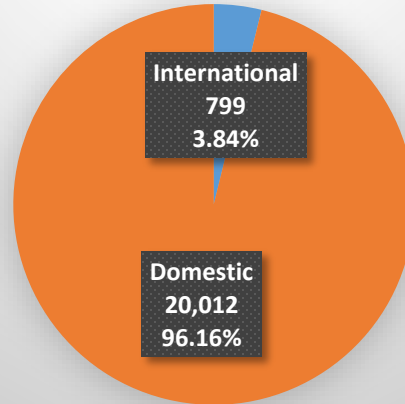

**University of Kansas – International Student Services
Total Enrollment - Fall 2008 (Lawrence and Edwards Campuses)**

Undergraduate (Total: 20,811)

Graduate (Total: 6,188)

All Students (Total: 26,999)