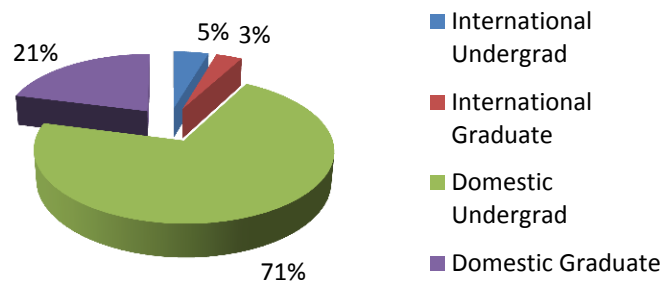

University of Kansas Total Enrollment

Spring 2011

Student Classification	Count	% of Total
International Undergrad	1197	4.56%
International Graduate	896	3.41%
International Total	2093	7.97%
Domestic Undergrad	18655	71.02%
Domestic Graduate	5518	21.01%
Domestic Total	24173	92.03%
Total Enrollment	26266	100%

Student Classification	Undergrad	Graduate
Domestic	18655	5518
International	1197	896
Domestic Percent	93.97%	86.03%
International Percent	6.03%	13.97%
Total	19852	6414
% of Total Enrollment	75.58%	24.42%

KU International Enrollment (as compared to total enrollment)