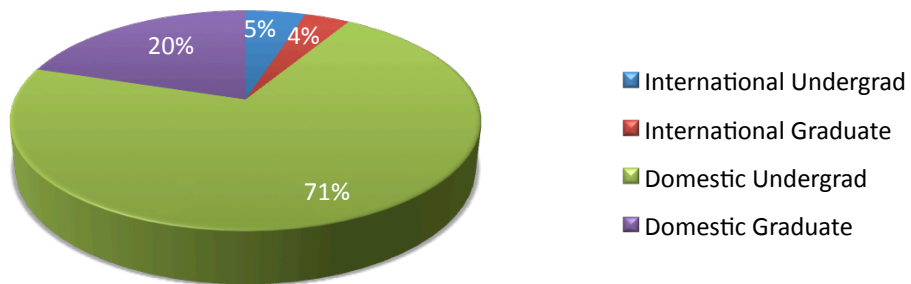

University of Kansas Total Enrollment

Fall 2012

Student Classification	Count	% of Total
International Undergrad	1,219	4.96%
International Graduate	919	3.74%
International Total	2,138	8.70%
Domestic Undergrad	17,489	71.16%
Domestic Graduate	4,950	20.14%
Domestic Total	22,439	91.30%
Total Enrollment	24,577	100%

Student Classification	Undergrad	Graduate
Domestic	17,489	4,950
International	1,219	919
Domestic Percent	93.50%	84.34%
International Percent	6.50%	15.66%
Total	18,708	5,869
% of total Enrollment	76.12%	23.88%

KU International Enrollment (as compared to total enrollment)