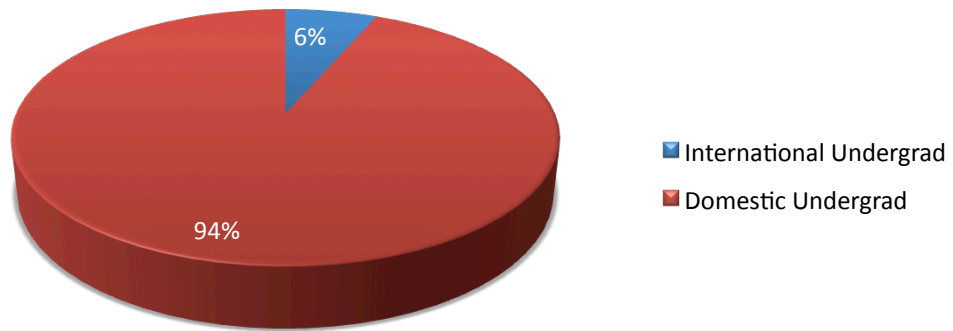

Undergraduate Enrollment