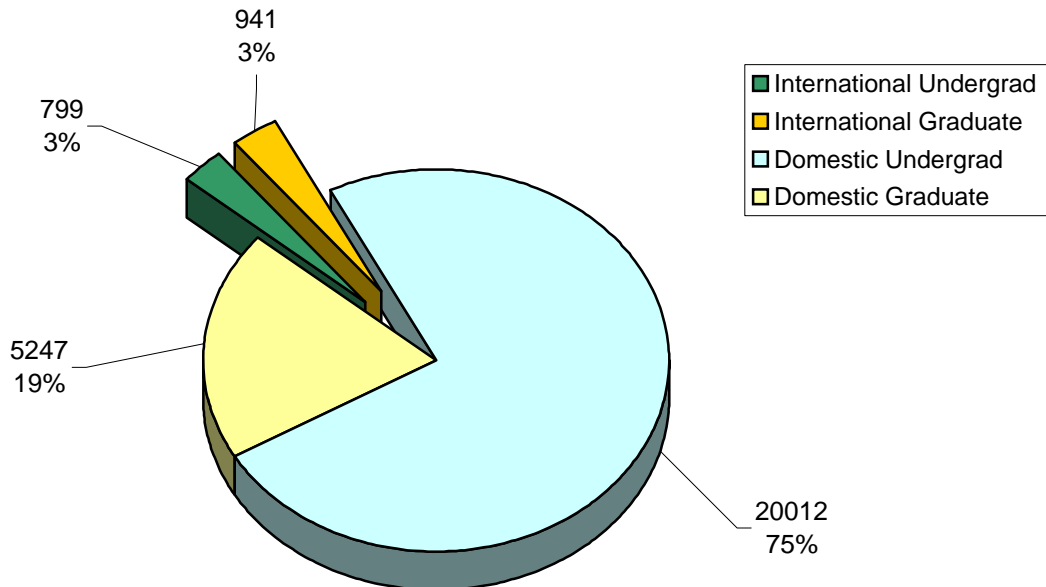

**University of Kansas Total Enrollment**  
**Fall 2008**

Student Classification	Count	% Of Total
International Undergrad	799	2.96%
International Graduate	941	3.49%
<b>International Total</b>	<b>1,740</b>	<b>6.44%</b>
Domestic Undergrad	20012	74.12%
Domestic Graduate	5247	19.43%
<b>Domestic Total</b>	<b>25,259</b>	<b>93.56%</b>
<b>Total Enrollment</b>	<b>26,999</b>	<b>100.00%</b>

Student Classification	Undergrads	Graduates
Domestic	20,012	5,247
International	799	941
Domestic Percent	96.16%	84.79%
<b>International Percent</b>	<b>3.84%</b>	<b>15.21%</b>
<b>Totals</b>	<b>20,811</b>	<b>6,188</b>
<b>% Of Total Enrollment</b>	<b>77.08%</b>	<b>22.92%</b>

**KU International Enrollment**  
(as compared to total enrollment)