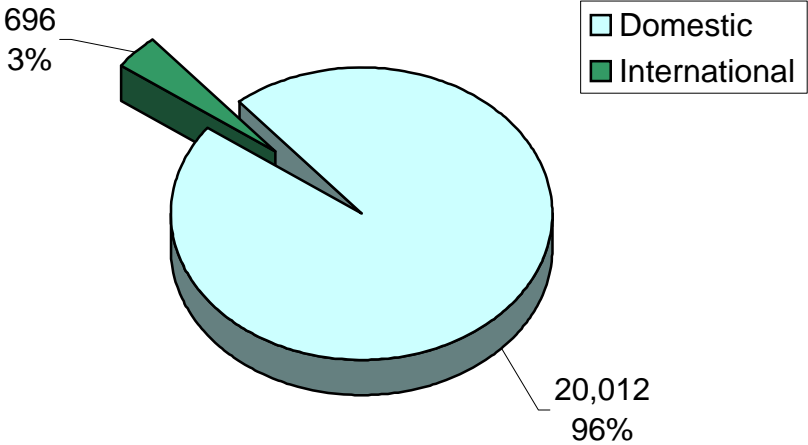

Undergraduate Enrollment